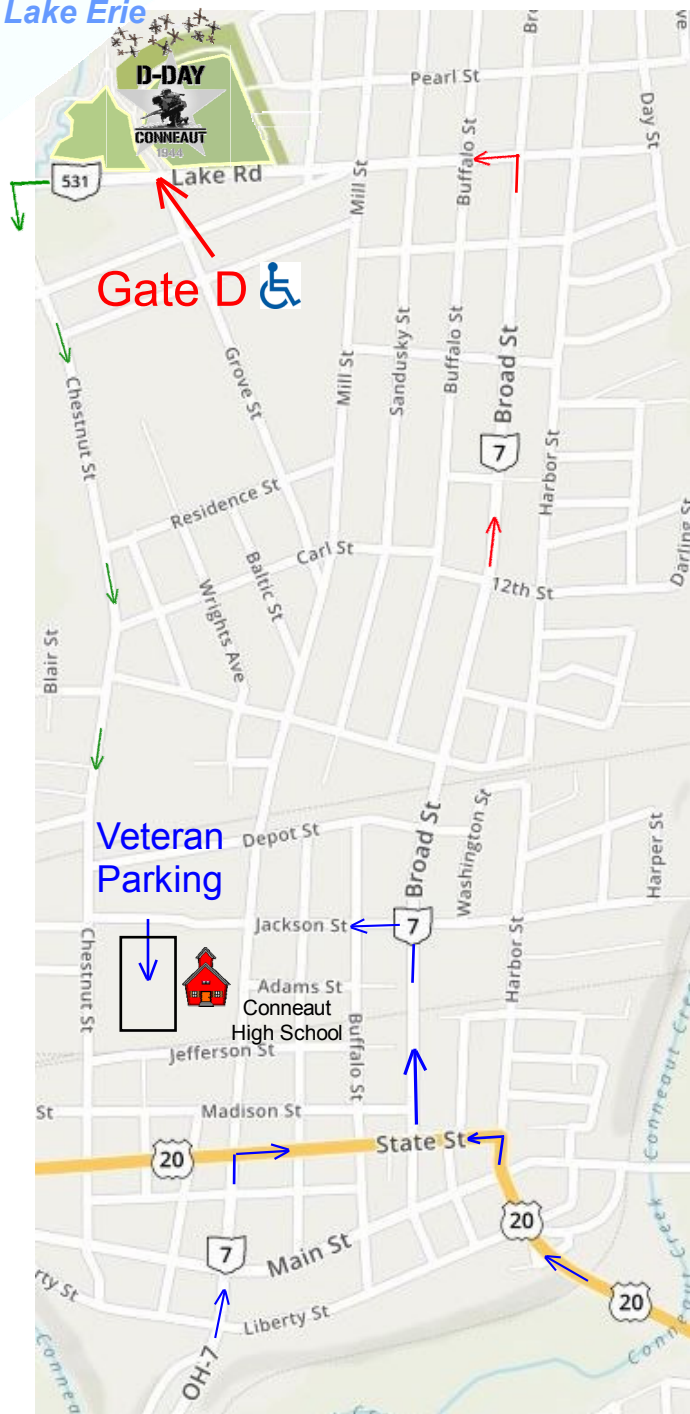

## Directions for D-Day Conneaut Veteran Parking Conneaut High School

Conneaut Ohio is in the far northeast corner of Ohio. The event site lies only a few miles west of the Pennsylvania border and is 4 miles north of Interstate 90. Ohio State Route 7, also known as Broad Street within Conneaut, intersects Interstate Route 90 at Exit 241 in the State of Ohio.

### From Regional Ohio and points West of Conneaut

- At Exit 241 head north onto Ohio State Route 7 towards Conneaut
- Follow Ohio State Route 7 north to the first traffic light in Conneaut, then turn RIGHT onto Route 20.
- Proceed east on Route 20 (State St.) for 3 blocks then turn LEFT onto Broad Street at the traffic light.
- ★ Follow Broad Street north, then, beyond the Railroad overpass, turn LEFT onto Jackson Street.
- Follow Jackson Street 3-1/2 blocks to the rear entrance of Conneaut High School.

### From Pennsylvania and Points East of Conneaut

- Exit Interstate Route 90 at Pennsylvania Exit 3.
- After leaving Interstate 90 head north on Route 6N towards Route 20. At Route 20, turn LEFT and head west towards Conneaut for a few miles.
- Entering Conneaut now, turn LEFT onto State Street and travel 2 blocks to Broad Street.
- Turn RIGHT onto Broad Street and follow as above from the ★ Star to the parking area.

Those who are arriving with **handicapped passengers** are being asked to drop off those with mobility issues at Gate D, corner of Lake Road and Grove Street. Follow Broad Street to Lake Road (State Route 531), turn LEFT and proceed west on Lake Road to Gate D. Gate D will be on your right just beyond the encampments. Once you have unloaded your passengers, proceed straight ahead 1 block and turn left on Chestnut Street. Follow Chestnut to the Veteran Parking Lot which will be on your left a mile ahead. Once you park your car in Veteran Parking, a shuttle will bring you back to Gate D where you can rejoin your party there or in the Veteran Registration Area per your preference.